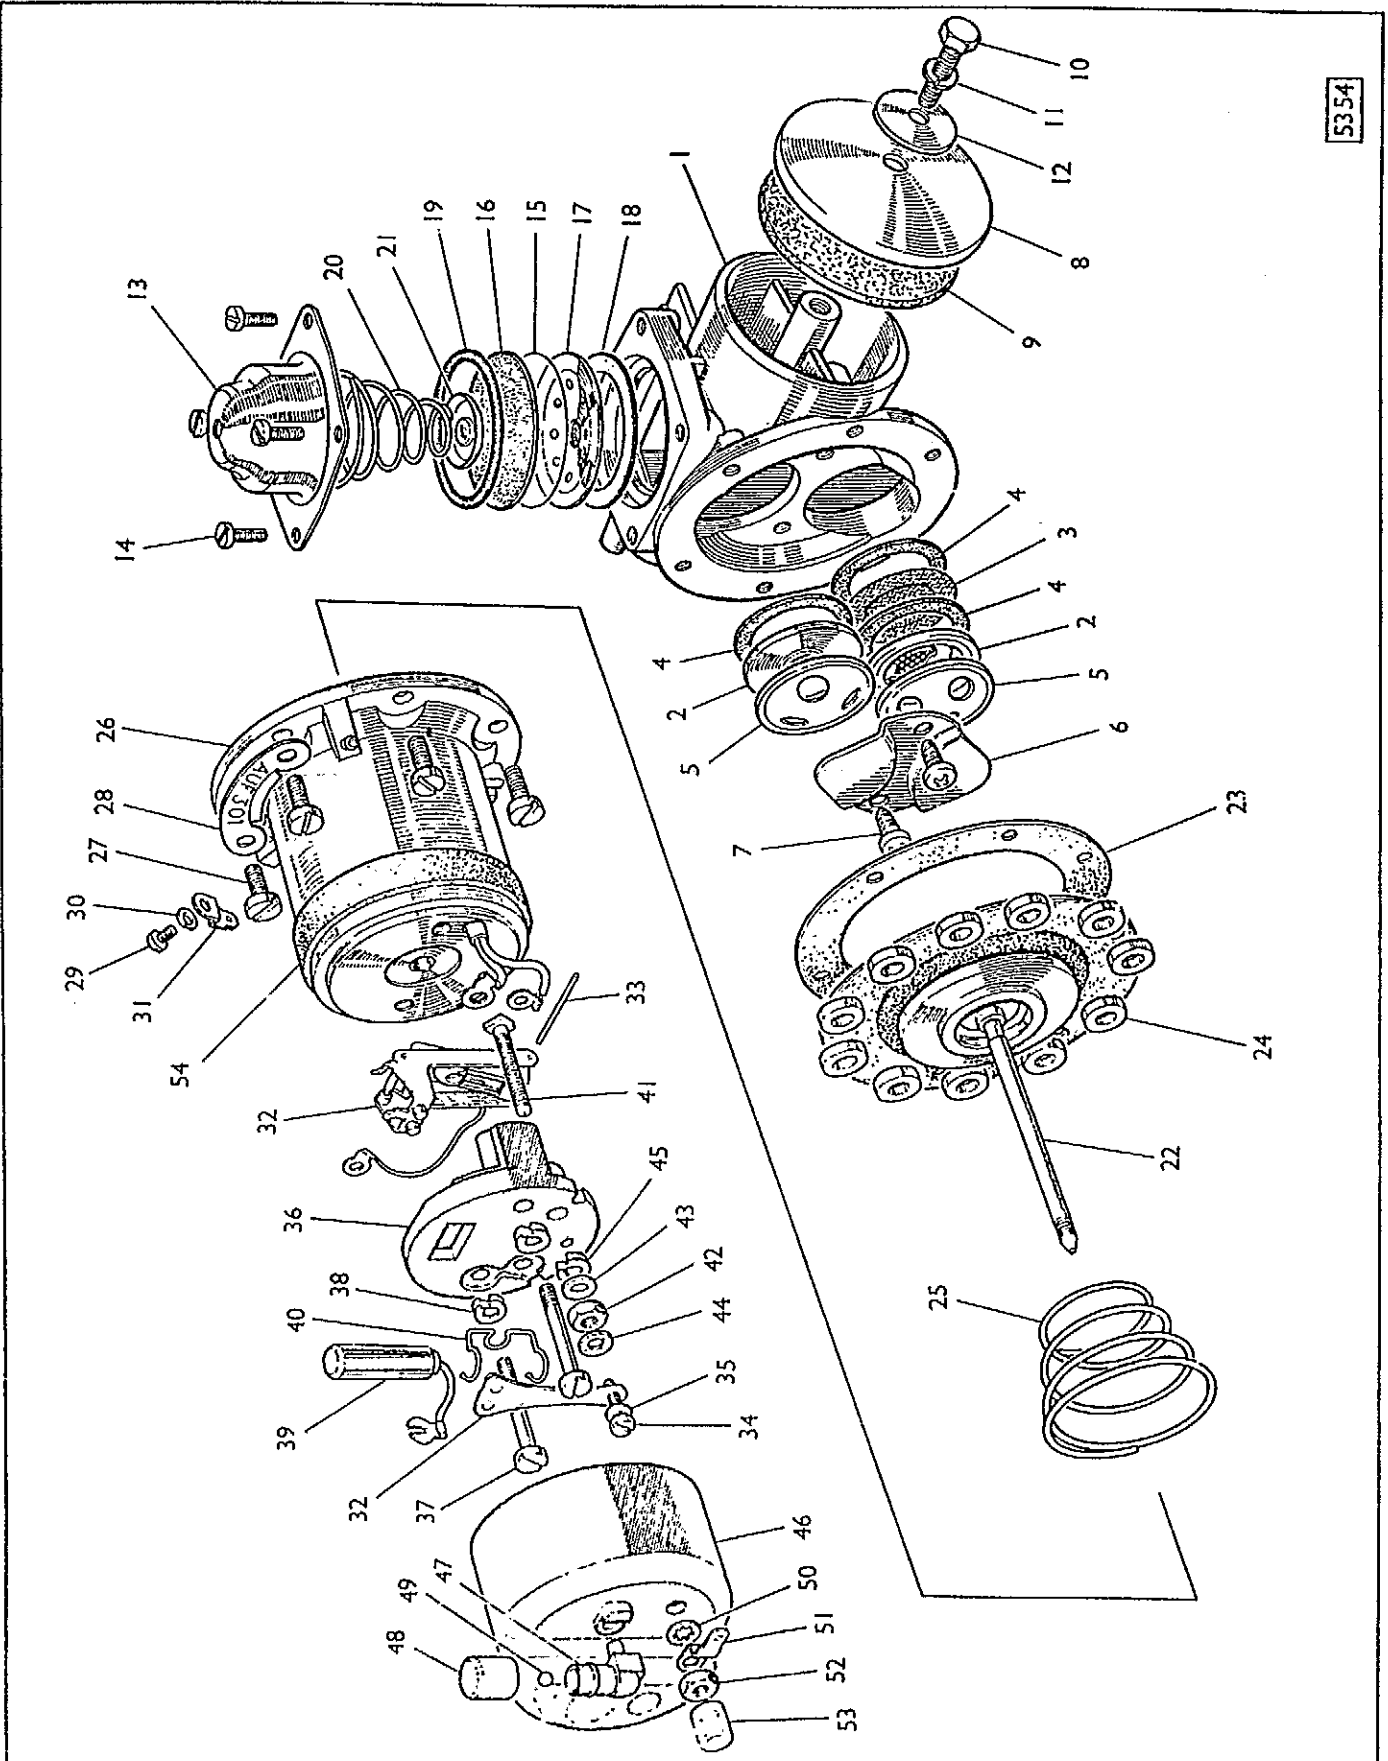

PETROL (Fuel) PUMP

5354

SECTION BF

2nd Issue

PETROL (Fuel) PUMP

Plate Ref.	Rootes Part Number	S.U. Part Number	DESCRIPTION	No. per Veh.	REMARKS
1	1224634	AUF 301/1	PETROL (Fuel) Pump	1	
2	5042633	AUB 662	Body	1	
3	5042634	AUB 6061 or 6031	Valve assembly—Inlet and Outlet	2	} Not supplied
4	5042636	AUB 617	Inlet filter	1	
5	5042635	AUB 618	Sealing washer	3	
6	5042637	AUB 652	Cover	2	
7		AUB 653	Clamp plate	1	
8		AUB 597	Screw—Self-tapping	2	
9	5042639	AUA 574	Dished cover	1	
10	5042638	AUA 573	Joint washer	1	
11	5042641	AUC 2694	Fixing bolt 2 B.A.	1	
12	9660121	AUC 2246	Spring washer	1	
13	5042640	AUA 575	Dished washer	1	
14	5042642	AUB 695	Cover—Air bottle	1	
15	5042649	AUC 2588	Screw, 4 B.A.—Cover to body	4	
16	5042645	AUB 696	DIAPHRAGM (Nylon)	1	
17	5042646	AUB 693	Support	1	
18	5042647	AUB 694	Plate	1	
19	5042650	AUB 675	Washer—Plate	1	
20	5042648	AUB 711	Sealing ring	1	
21	5042643	AUB 697	Spring	1	
22	5042644	AUB 698	Cap—Spring	1	
23	5042651	AUB 6071	DIAPHRAGM ASSEMBLY (Barrier)	1	
24	5042652	AUB 706	Joint Washer	1	
25	5042653	AUA 1433	Roller	11	
26	5042654	AUB 521	Spring	1	
27	5042657	AUB 6080	COIL HOUSING	1	
28	39033080	AUB 660	Screw, 2 B.A.—Coil housing to pump body	6	
29		AUB 687	Identity label	1	Not supplied
30	39031040	AUA 699	Earth screw—4 B.A.	1	
31		AUA 585	Spring washer	1	Not supplied
32	9227107	AUA 692	Lucar connector—Earth screw	1	
33	5042658	AUA 6021	ROCKER and BLADE	1	
34	5042661	AUA 1435	Spindle—Rockers	1	
35		AUA 565	Screw, 5 BA—Blade	1	Not supplied
36	5042659	AUA 566	Dished washer—Blade	1	
37	5042660	AUA 6034	PEDESTAL	1	
38	5042662	AUA 1459	Screw	2	
39		AUA 1863	Spring washer } Pedestal to housing		Not supplied
40	5042667	AUA 5060	Condenser	1	
41	5042666	AUA 5059	Spring clip—Condenser	1	
42	5042663	AUA 1468	Terminal screw 2 B.A.	1	
43	5042664	AUA 1661	Terminal Nut	1	
44	5042665	AUA 1662	Lead washer	1	
45	5042669	AUB 609	Washer	1	
46		AUA 1863	Spring washer } Terminal screw		Not supplied
47	5042668	AUB 707	END COVER	1	
48	5042670	AUB 702	Valve body—Ventilator	1	
49	5042671	AUB 703	Ventilator cap	1	
	5042672	AUB 704	Ball valve	1