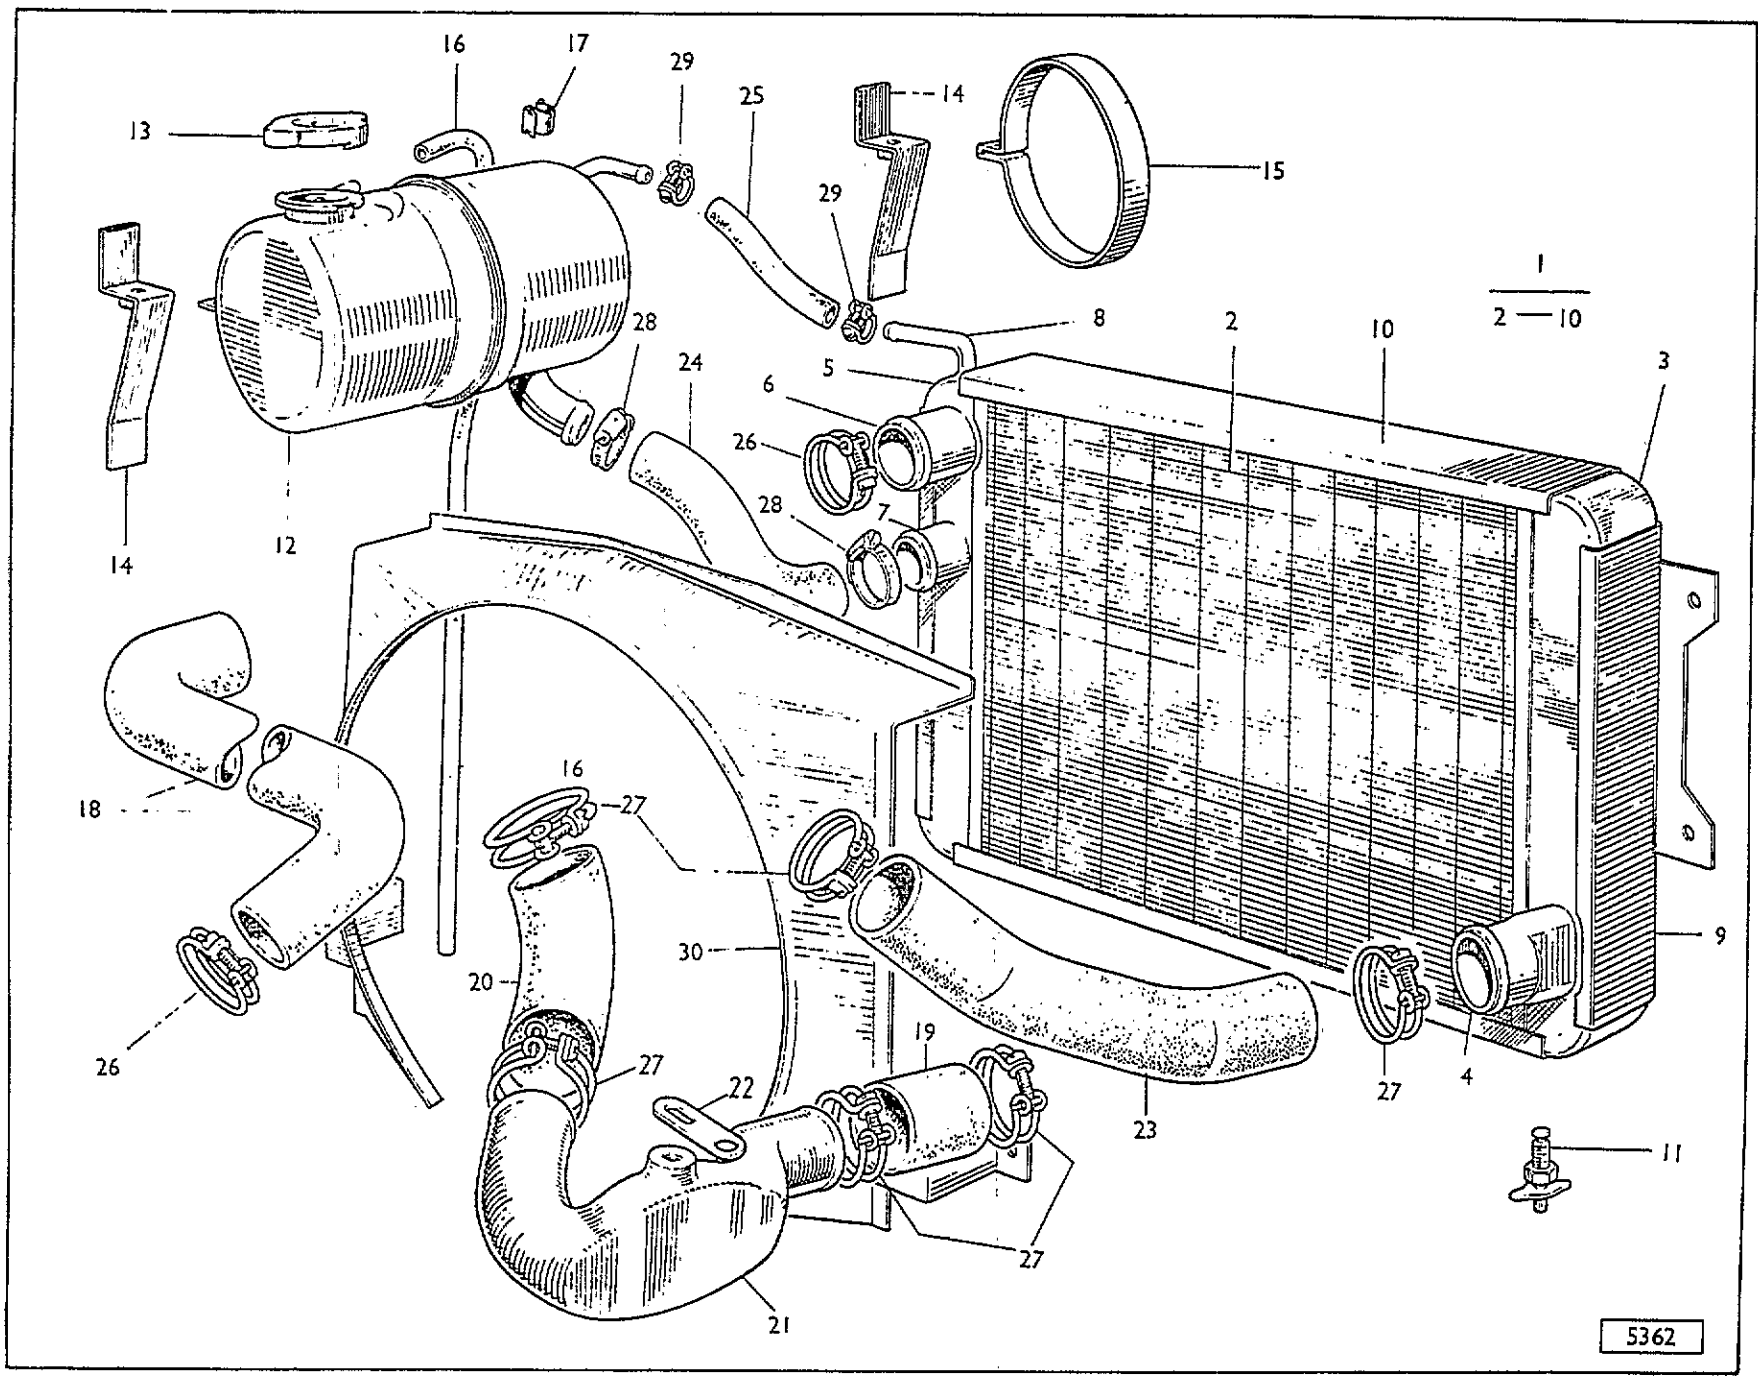

# RADIATOR

RADIATOR

SECTION TF

2nd Issue

5362

RADIATOR

Plate Ref.	Rootes Part Number	DESCRIPTION	No. per Veh.	REMARKS
1	1217359	RADIATOR BLOCK ... ..	1	
2	1217361	Block c/w tube plates ... ..	1	
3	1217366	Tank, O/S (R.H.) ... ..	1	
4	1217368	Water pipe, O/S (R.H.) ... ..	1	
5	1217367	Tank, N/S (L.H.) ... ..	1	
6	1217369	Water pipe, N/S (L.H.) upper ... ..	1	
7	1217370	Water pipe, N/S (L.H.) lower ... ..	1	
	1216238	Drain tap adaptor ... ..	1	
8	1217371	Breather pipe ... ..	1	
9	1217363	Lower strap and mounting brackets ... ..	1	
10	1217373	Upper strap ... ..	1	
11	9214001	Drain tap—Radiator ... ..	1	
12	1224725	HEADER TANK ... ..	1	
13	5220487	Filler cap (9 lb. pressure) ... ..	1	Late cars
	1224818	Filler cap (13 lb. pressure) ... ..	1	Early cars
14	1224795	Bracket—Header tank mounting ... ..	2	Supplied with Body Shell
15	1224796	Clip—Header tank ... ..	2	
	5220682	Screw, 1/4" UNF. x 1/2" Hex. ... ..	2	
	9664162	Washer, 1/4" shakeproof ... ..	2	} Header tank clips
	9510040	Nut, 1/4" UNF. ... ..	2	
16	9233561	Overflow pipe ... ..	1	
17	9178502	Clip—Overflow pipe to header tank ... ..	1	
	P.49294	Clip—Overflow pipe ... ..	1	
18	1224840	Radiator hose—upper ... ..	1	
19	1229856	Hose—Radiator to connecting pipe ... ..	1	} R.H.D.
20	1229857	Hose—Water pump to connecting pipe ... ..	1	
21	1229854	Connecting pipe—Radiator ... ..	1	
22	1229855	Strap—Connecting pipe ... ..	1	
	5220690	Screw, 1/4" U.N.F. x 1/2" } Strap to ... ..	1	
	9660321	Washer, 1/4" spring } side plate ... ..	1	
	19604051	Screw, 1/4" U.N.C. x 1/2" } Strap to ... ..	1	
	9660161	Washer, 1/4" spring } connecting pipe ... ..	1	
23	1224841	Radiator hose—Lower ... ..	1	L.H.D.
24	1224842	Radiator hose—Radiator to header tank ... ..	1	
25	1224843	Radiator hose—Steam pipe to header tank ... ..	1	
26	9782301	Clip—Upper hose ... ..	2	
27	9782341	Clip—Lower hose ... ..	2	4 off R.H.D. models
28	9782201	Clip—Header tank to radiator hose ... ..	2	
29	9782091	Clip—Radiator steam pipe to header tank hose ... ..	2	
30	1224878	Radiator cowl ... ..	1	
	9130023	Clip ... ..	2	
	19503061	Screw, No. 10 UNF. x 1/2" } Cowl to body ... ..	2	
	9034062	Rivnut ... ..	2	
	19505061	Bolt, 3/8" UNF. x 1/2" } ... ..	4	
	9067027	Washer, 3/8" plain } Radiator to support panel ... ..	4	
	9664203	Washer, 3/8" shakeproof } ... ..	4	