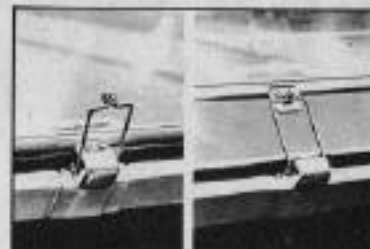

REAR WINDOW PROP

A simple device which clips onto the backlite dovetail. It holds the backlite open 3" for increased ventilation. It folds back to allow the window to close. It is made of chrome-plated sprung steel.

N.Y. 4073